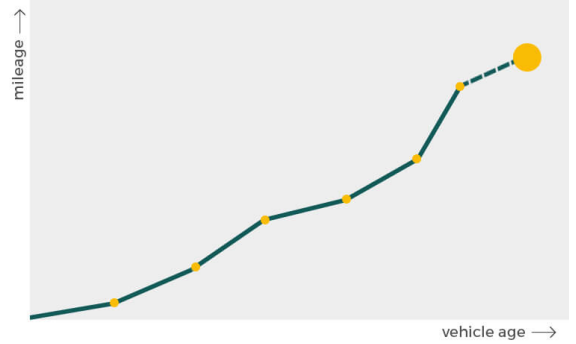

Mileage check

Mileage registrations 1

Registration #1

[More info >](#)

Car features

The FIAT factory car options list is only available in the premium report.

S0225	Air conditioning
S0295	
S0482	
S0501	
S0566	
S0567	
S0569	

View the complete FIAT factory list for this vehicle [here](#).

More info >

Dimensions & weight

Width	1900 mm
Height	1527 mm
Length	3632 mm
Max. allowed weight	1690 kg

Additional information

Number of seats	4
Number of axles	2
Engine number	UNKNOWN