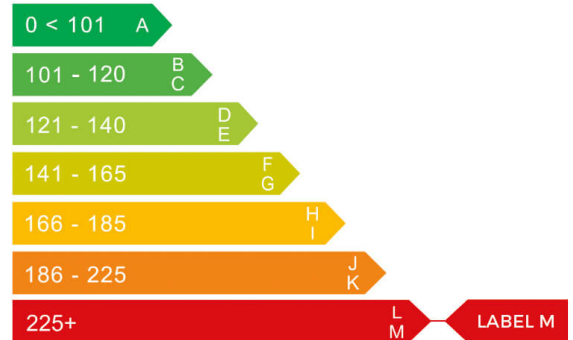

General information

Make	HYUNDAI
Model	GENESIS V6
Colour	Blue
Year of manufacture	2017
Top speed	149 mph
Gearbox	8 speed automatic

Engine & fuel consumption

Power	308 BHP
Max. torque	397 Nm at 5.000 rpm
Engine capacity	3.778 cc
Cylinders	6
Fuel type	Petrol
Consumption city	17.8 mpg
Consumption extra urban	32.8 mpg
Consumption combined	25.2 mpg
CO2 emission	261 g/km
CO2 label	M