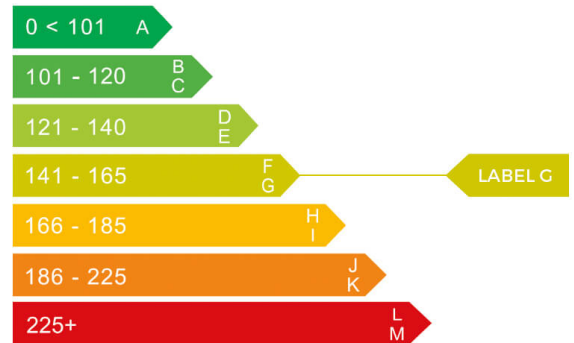

Mercedes-Benz

report date: 2024-09-10

General information

<b>Make</b>	MERCEDES-BENZ
<b>Model</b>	GLB 200 AMG LINE PREMIUM AUTO GLB 200 AMG LINE
<b>Colour</b>	Red
<b>Year of manufacture</b>	2021
<b>Top speed</b>	129 mph
<b>Gearbox</b>	7 speed automatic

Engine & fuel consumption

<b>Power</b>	161 BHP
<b>Max. torque</b>	250 Nm at 4.000 rpm
<b>Engine capacity</b>	1.332 cc
<b>Cylinders</b>	4
<b>Fuel type</b>	Petrol
<b>Consumption combined</b>	37.7 mpg
<b>CO2 emission</b>	163 g/km
<b>CO2 label</b>	G