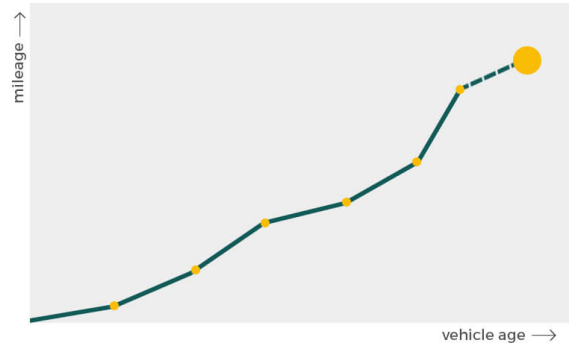

More info >

Mileage check

Mileage registrations	1
First mileage registration	2022-07-01

Registration #1	2022-07-01	24 mi
------------------------	------------	-------

[More info >](#)

Car features

The FIAT factory car options list is only available in the premium report.