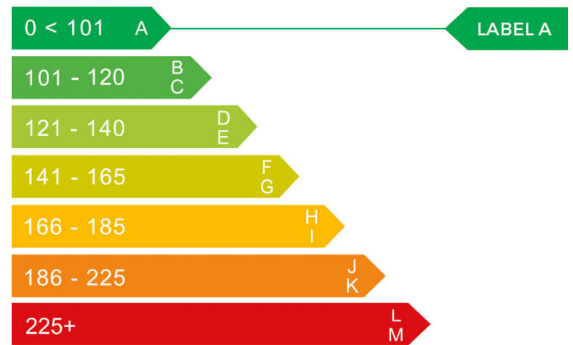

report date: 2024-07-15

General information

Make	BMW
Model	X5 XDRIVE45E XLINE AUTO XDRIVE45E XLINE
Colour	Grey
Year of manufacture	2020
Top speed	146 mph
0 - 60 mph	3.5 seconds
Gearbox	8 speed automatic

Engine & fuel consumption

Power	389 BHP
Max. torque	600 Nm at 3.170 rpm
Engine capacity	2.998 cc
Cylinders	6
Fuel type	Hybrid / Electric
Consumption combined	188.3 mpg
CO2 emission	28 g/km
CO2 label	A