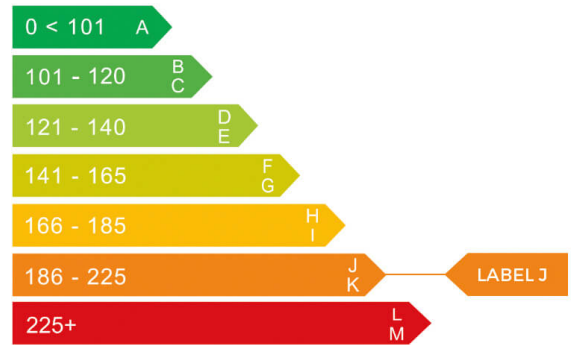

Mercedes-Benz

report date: 2024-09-18

General information

Make	MERCEDES-BENZ
Model	VITO 116CDI TOURER SELECT AUTO 116CDI TOURER SELECT L2
Colour	Black
Year of manufacture	2020
Top speed	120 mph
Gearbox	9 speed automatic

Engine & fuel consumption

Power	161 BHP
Max. torque	380 Nm at 1.250 rpm
Engine capacity	1.950 cc
Cylinders	4
Fuel type	Diesel
Consumption combined	38.2 mpg
CO2 emission	190 g/km
CO2 label	J

Internet history

Number of axles	2
------------------------	---

Engine number	65492080671194
----------------------	----------------