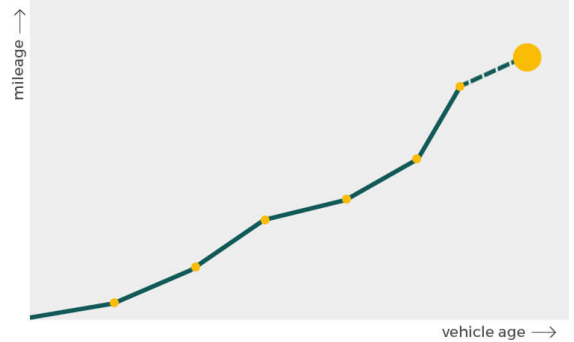

More info >

Mileage check

Odometer	In miles
Mileage registrations	12
First mileage registration	2019-03-29
Last registration	2024-12-19
Complete history	See info

Registration #1	2019-03-29	8 mi
Registration #2	2020-03-16	32.593 mi
Registration #3	2020-09-11	40.779 mi
Registration #4	2021-03-08	51.471 mi
Registration #5	2021-03-24	52.661 mi
Registration #6	2021-09-21	67.640 mi
Registration #7	2022-03-29	75.277 mi
Registration #8	2022-09-29	85.277 mi
Registration #9	2023-03-29	95.277 mi
Registration #10	2023-09-29	105.277 mi
Registration #11	2024-03-29	115.277 mi
Registration #12	2024-12-19	125.277 mi