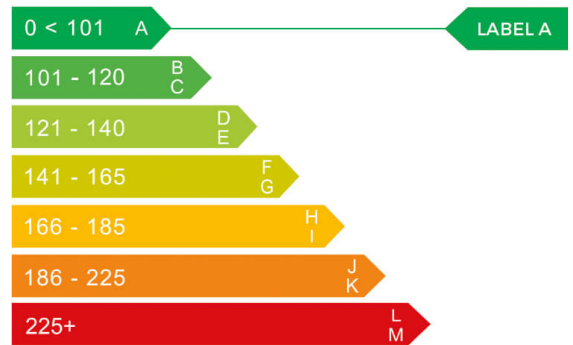

General information

Make	LEVC
Model	TX VISTA COMFORT PLUS VISTA COMFORT PLUS
Colour	Black
Year of manufacture	2019
Top speed	80 mph
Gearbox	1 speed CVT

Engine & fuel consumption

Power	148 BHP
Max. torque	150 Nm at 11.500 rpm
Engine capacity	1.477 cc
Cylinders	3
Fuel type	Hybrid / Electric
Consumption combined	217.3 mpg
CO2 emission	29 g/km
CO2 label	A