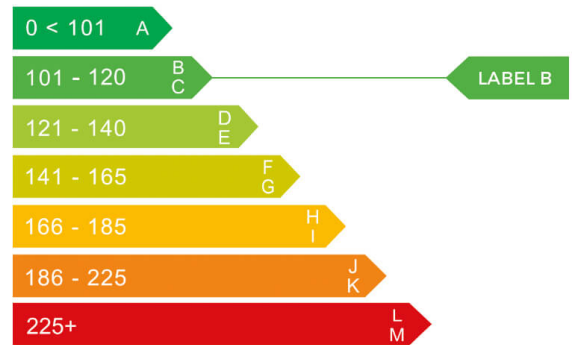

report date: 2024-09-20

General information

| | |
|---------------------|----------------|
| Make | FIAT |
| Model | 500 TOP MHEV |
| Colour | Black |
| Year of manufacture | 2024 |
| Top speed | 104 mph |
| 0 - 100 km/h | 13.8 seconds |
| Gearbox | 6 speed Manual |

Engine & fuel consumption

| | |
|----------------------|--------------------------|
| Power | 51.5 kW / 70 HP / 68 BHP |
| Max. torque | 90 Nm at 3.250 rpm |
| Engine capacity | 999 cc |
| Cylinders | 3 |
| Fuel type | Petrol |
| Consumption combined | 60.1 mpg |
| CO2 emission | 105 g/km |
| CO2 label | B |