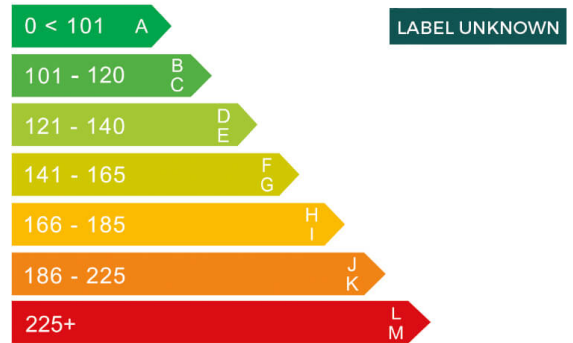

HONDA

report date: 2024-11-08

General information

Make	HONDA
Model	CIVIC SR I-DTEC I-DTEC SR
Colour	-
Year of manufacture	-
Top speed	125 mph
0 - 60 mph	10.2 seconds
Gearbox	6 speed Manual

Engine & fuel consumption

Power	118 BHP
Max. torque	300 Nm at 2.000 rpm
Cylinders	4
Fuel type	Diesel
Consumption city	78.5 mpg
Consumption extra urban	83.1 mpg
Consumption combined	80.7 mpg

Internet history

Entry 1

Date	2021-09-13
Pictures	12
Listing price	View report