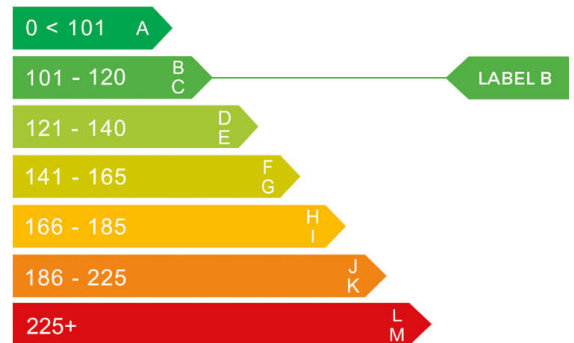

report date: 2024-09-08

General information

Make	FIAT
Model	500 RED MHEV RED
Colour	Black
Year of manufacture	2023
Top speed	104 mph
0 - 100 km/h	13.8 seconds
Gearbox	6 speed Manual

Engine & fuel consumption

Power	51.5 kW / 70 HP / 68 BHP
Max. torque	90 Nm at 3.250 rpm
Engine capacity	999 cc
Cylinders	3
Fuel type	Petrol
Consumption combined	61.4 mpg
CO2 emission	106 g/km
CO2 label	B

Internet history

Entry 1

Dimensions & weight

Width	1627 mm
Height	1488 mm
Length	3571 mm
Wheel base	2 mm
Kerb weight	958 kg

Additional information

Number of axles	2
-----------------	---