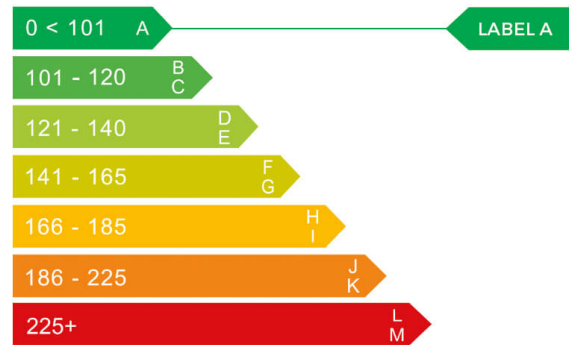

report date: 2022-07-05

General information

Make	JAGUAR
Model	F-PACE R-DYNAMIC S PHEV AWD A
Colour	Black
Year of manufacture	2021
Top speed	149 mph
0 - 60 mph	5.0 seconds
Gearbox	8 speed automatic

Engine & fuel consumption

Power	398.3 BHP
Torque	640 Nm at 1.500 rpm
Engine capacity	1.997 cc
Cylinders	4
Fuel type	Hybrid / Electric
Consumption combined	106.9 mpg
CO2 emission	50 g/km
CO2 label	A

Internet history

**Advert 1**

Date	2021-09-10
Pictures	20
Listing price	<a href="#">View report</a>