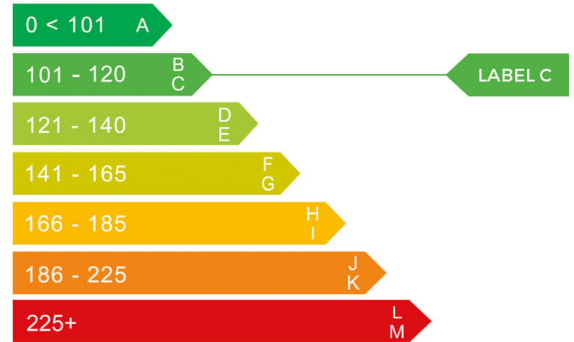

HONDA

 **FG20SXS**

report date: 2024-11-08

General information

Make	HONDA
Model	CIVIC I-DTEC S
Colour	Silver
Year of manufacture	2020
Top speed	125 mph
Gearbox	6 speed Manual

Engine & fuel consumption

Power	118 BHP
Max. torque	300 Nm at 2.000 rpm
Engine capacity	1.597 cc
Cylinders	4
Fuel type	Diesel
Consumption combined	62.8 mpg
CO2 emission	117 g/km
CO2 label	C

Internet history

Entry 2

Date	2021-07-02
Pictures	45
Listing price	View report

source: [heycar.co.uk](https://www.heycar.co.uk)

Entry 1

Date	2021-05-21
Pictures	0
Listing price	View report

source: [theaa.com](https://www.theaa.com)

Advice Nearside Front Tyre worn close to legal limit/worn on edge Worn 4-2-4mm (5.2.3 (e))

MOT #2 2024-07-03 15:17

MOT test number 939561243422

Result ✗ Failed

Advice Nearside Front Tyre worn close to legal limit/worn on edge Worn 4-2-4mm (5.2.3 (e))