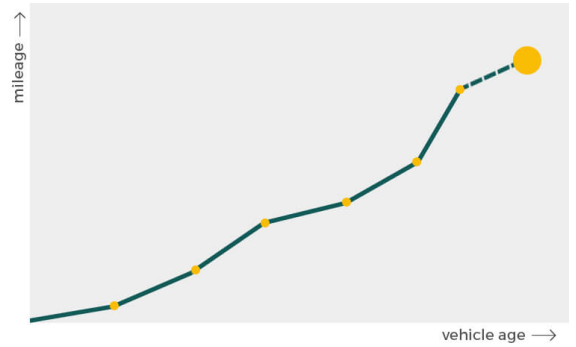

Mileage check

Mileage registrations	1
First mileage registration	2023-09-01

Registration #1	2023-09-01	23 mi

[More info >](#)