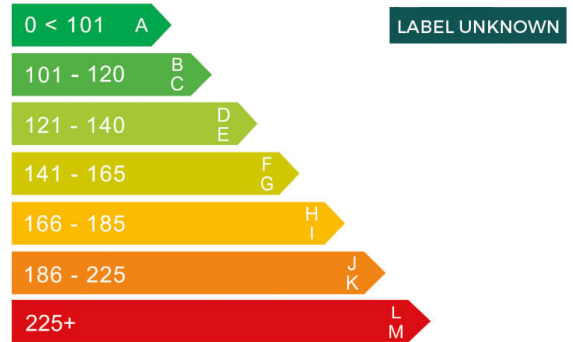

report date: 2024-09-10

General information

Make	FIAT
Model	500E LA PRIMA ICON
Colour	Green
Year of manufacture	2023
Top speed	93 mph
Gearbox	1 speed automatic

Engine & fuel consumption

Power	117 BHP
Max. torque	220 Nm at 2.000 rpm
Fuel type	Electricity
Consumption combined	1.0 mpg

Dimensions & weight

Width	1900 mm
Height	1527 mm
Length	3632 mm

Additional information

Number of axles	2
-----------------	---