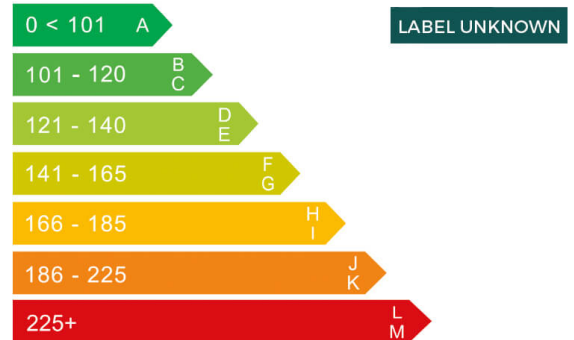

report date: 2024-03-28

General information

Make	JAGUAR
Model	XJ D V6 PREMIUM LUXURY
Colour	Silver
Year of manufacture	-
Top speed	155 mph
Gearbox	8 speed automatic

Engine & fuel consumption

Power	275 BHP
Max. torque	600 Nm at 2.000 rpm
Cylinders	6
Fuel type	Diesel
Consumption city	35.8 mpg
Consumption extra urban	50.4 mpg
Consumption combined	43.5 mpg