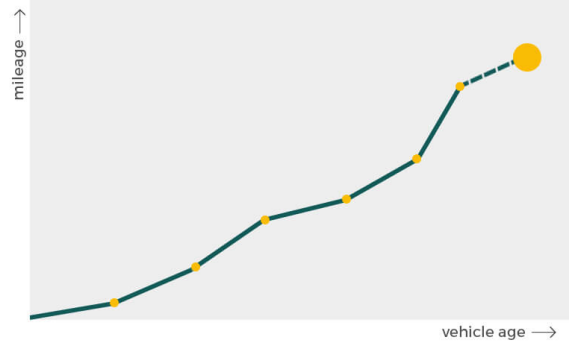

Mileage check

Odometer	In miles
Mileage registrations	9
First mileage registration	2013-01-25
Last registration	2020-10-30
Complete history	See info

Registration #1	2013-01-25	17 mi
Registration #2	2015-12-17	44,881 mi
Registration #3	2017-01-11	54,229 mi
Registration #4	2017-01-11	54,229 mi
Registration #5	2017-10-02	59,580 mi
Registration #6	2019-05-29	65,277 mi
Registration #7	2019-05-29	65,277 mi
Registration #8	2019-05-29	65,277 mi
Registration #9	2020-10-30	65,277 mi

More info >