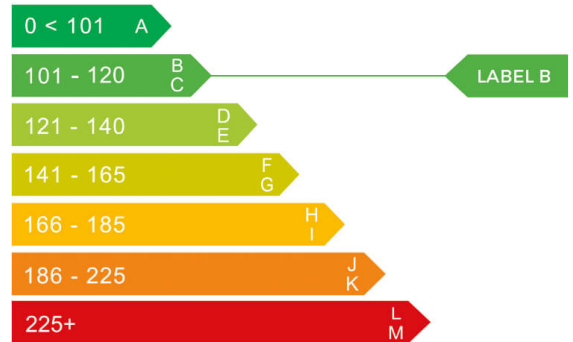

Mercedes-Benz

 **KYI8SGO**

report date: 2024-03-28

General information

Make	MERCEDES-BENZ
Model	A-CLASS A 200 D AMG LINE PREMIUM PLUS
Colour	Silver
Year of manufacture	2018
Top speed	130 mph
0 - 100 km/h	8.8 seconds
0 - 60 mph	9.3 seconds
Gearbox	7 speed automatic

Engine & fuel consumption

Power	100 kW / 136 HP / 134 BHP
Max. torque	300 Nm at 1.400 rpm
Engine capacity	2.143 cc
Cylinders	4
Fuel type	Diesel
Consumption city	57.7 mpg
Consumption extra urban	76.4 mpg
Consumption combined	68.9 mpg
CO2 emission	103 g/km
CO2 label	B

Additional information

Fuel tank capacity	50 l
Fuel delivery	Direct Injection
Number of doors	5

Number of seats	5
Number of axles	2
Engine number	65193034657488