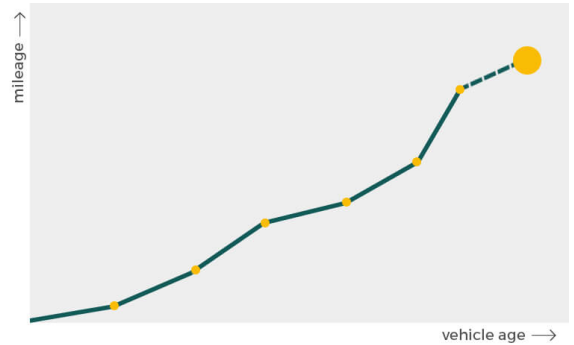

More info >

Mileage check

Odometer	In miles
Mileage registrations	12
First mileage registration	2014-06-05
Last registration	2024-01-30
Complete history	See info

Registration #	Registration Date	Mileage (mi)
Registration #1	2014-06-05	27 mi
Registration #2	2017-06-01	63.524 mi
Registration #3	2018-07-18	75.985 mi
Registration #4	2019-07-17	80.735 mi
Registration #5	2019-07-18	80.735 mi
Registration #6	2021-01-12	88.193 mi
Registration #7	2022-01-01	95.277 mi
Registration #8	2022-01-01	95.277 mi
Registration #9	2022-01-01	95.277 mi
Registration #10	2022-01-01	95.277 mi
Registration #11	2022-01-01	95.277 mi
Registration #12	2022-01-01	95.277 mi