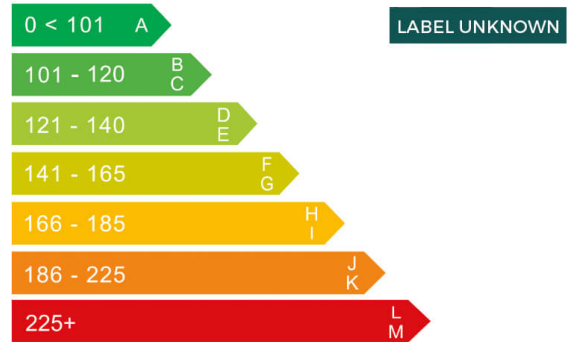

report date: 2024-09-10

General information

Make	FIAT
Model	500E LA PRIMA LA PRIMA
Colour	Blue
Year of manufacture	2022
Top speed	93 mph
Gearbox	1 speed automatic

Engine & fuel consumption

Power	117 BHP
Max. torque	220 Nm at 2.000 rpm
Fuel type	Electricity
Consumption combined	1.0 mpg

Dimensions & weight

Width	1900 mm
Height	1527 mm
Length	3632 mm

Additional information

Number of axles	2
Engine number	UNKNOWN