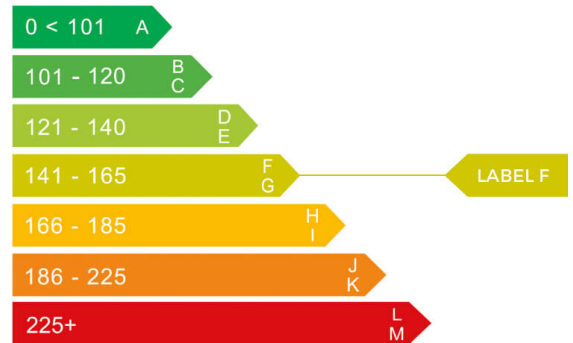

HYUNDAI

report date: 2024-10-16

General information

Make	HYUNDAI
Model	TUCSON PREMIUM 48V MHEV CRDI A CRDI PREMIUM
Colour	White
Year of manufacture	2019
Top speed	125 mph
Gearbox	8 speed automatic

Engine & fuel consumption

Power	182 BHP
Max. torque	400 Nm at 2.750 rpm
Engine capacity	1.995 cc
Cylinders	4
Fuel type	Electric / Diesel
Consumption city	46.3 mpg
Consumption extra urban	54.3 mpg
Consumption combined	41.5 mpg
CO2 emission	147 g/km
CO2 label	F