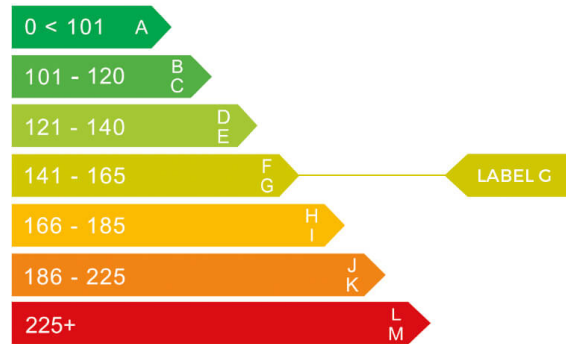

HONDA

 **BW7IUBT**

report date: 2025-01-24

General information

Make	HONDA
Model	CIVIC EX VTEC CVT VTEC EX
Colour	Black
Year of manufacture	2021
Top speed	124 mph
Gearbox	1 speed automatic

Engine & fuel consumption

Power	127 BHP
Max. torque	200 Nm at 4.500 rpm
Engine capacity	988 cc
Cylinders	3
Fuel type	Petrol
Consumption combined	42.2 mpg
CO2 emission	152 g/km
CO2 label	G

Internet history

Entry 1

Date	2023-12-05
Pictures	0
Listing price	View report

Registration #1	2021-09-08	11 mi
Registration #2	2024-08-19	11 mi
Registration #3	2024-08-19	11 mi

[More info >](#)

Dimensions & weight

Width	1799 mm
Height	1434 mm
Length	4518 mm

Additional information

Number of axles	2
Engine number	UNKNOWN