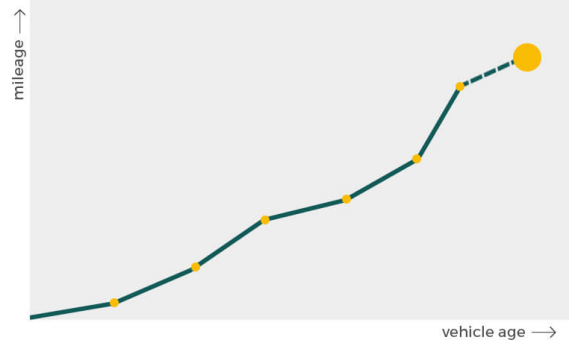

Mileage check

Odometer	In miles
Mileage registrations	15
First mileage registration	2008-04-14
Last registration	2024-03-13
Complete history	See info

Registration #1	2008-04-14	21 mi
Registration #2	2011-06-17	53.739 mi
Registration #3	2012-12-03	71.881 mi
Registration #4	2013-12-24	83.024 mi
Registration #5	2014-12-16	93.473 mi
Registration #6	2016-01-06	105.296 mi
Registration #7	2017-01-18	115.138 mi
Registration #8	2018-01-10	125.918 mi
Registration #9	2019-01-01	135.000 mi
Registration #10	2020-01-01	145.000 mi
Registration #11	2021-01-01	155.000 mi
Registration #12	2022-01-01	165.000 mi
Registration #13	2023-01-01	175.000 mi
Registration #14	2024-01-01	185.000 mi
Registration #15	2024-03-13	195.000 mi

[More info >](#)