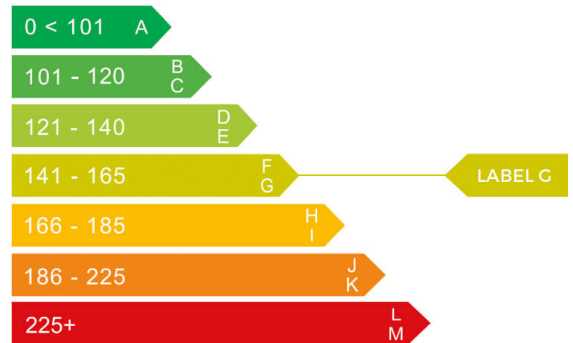

Mercedes-Benz

report date: 2024-09-10

General information

<b>Make</b>	MERCEDES-BENZ
<b>Model</b>	GLB 200 AMG LINE PREMIUM AUTO GLB 200 AMG LINE
<b>Colour</b>	White
<b>Year of manufacture</b>	2021
<b>Top speed</b>	129 mph
<b>Gearbox</b>	7 speed automatic

Engine & fuel consumption

<b>Power</b>	161 BHP
<b>Max. torque</b>	250 Nm at 4.000 rpm
<b>Engine capacity</b>	1.332 cc
<b>Cylinders</b>	4
<b>Fuel type</b>	Petrol
<b>Consumption combined</b>	37.7 mpg
<b>CO2 emission</b>	163 g/km
<b>CO2 label</b>	G