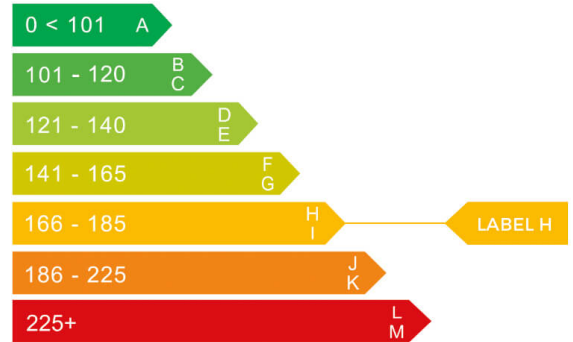

report date: 2024-02-25

General information

Make	MINI
Model	COUNTRYMAN COOPER AUTO COOPER
Colour	Red
Year of manufacture	2011
Top speed	113 mph
Gearbox	6 speed automatic

Engine & fuel consumption

Power	122 BHP
Max. torque	160 Nm at 4.250 rpm
Engine capacity	1.598 cc
Cylinders	4
Fuel type	Petrol
Consumption city	30.4 mpg
Consumption extra urban	47.1 mpg
Consumption combined	39.2 mpg
CO2 emission	168 g/km
CO2 label	H