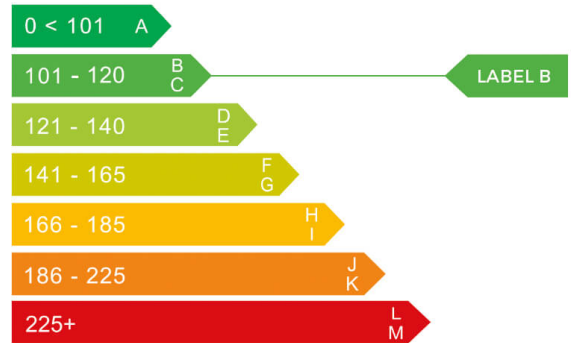

report date: 2024-09-08

General information

Make	FIAT
Model	500 RED MHEV RED
Colour	White
Year of manufacture	2023
Top speed	104 mph
0 - 100 km/h	13.8 seconds
Gearbox	6 speed Manual

Engine & fuel consumption

Power	51.5 kW / 70 HP / 68 BHP
Max. torque	90 Nm at 3.250 rpm
Engine capacity	999 cc
Cylinders	3
Fuel type	Petrol
Consumption combined	61.4 mpg
CO2 emission	106 g/km
CO2 label	B

Internet history

Entry 2

Dimensions & weight

Width	1627 mm
Height	1488 mm
Length	3571 mm
Wheel base	2 mm
Kerb weight	958 kg

Additional information

Number of axles	2
-----------------	---