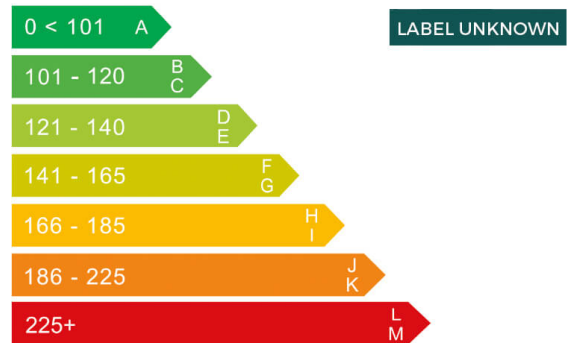

HYUNDAI

report date: 2025-01-24

General information

Make	HYUNDAI
Model	SANTA FE ULTIMATE CRDI S-A CRDI PREMIUM SE BLUE DRIVE
Colour	Grey
Year of manufacture	-
Top speed	126 mph
Gearbox	6 speed automatic

Engine & fuel consumption

Power	197 BHP
Max. torque	440 Nm at 2.750 rpm
Cylinders	4
Fuel type	Diesel
Consumption city	35.3 mpg
Consumption extra urban	46.3 mpg
Consumption combined	42.2 mpg

Internet history

Entry 1

Date	2023-04-19
Pictures	1
Listing price	View report