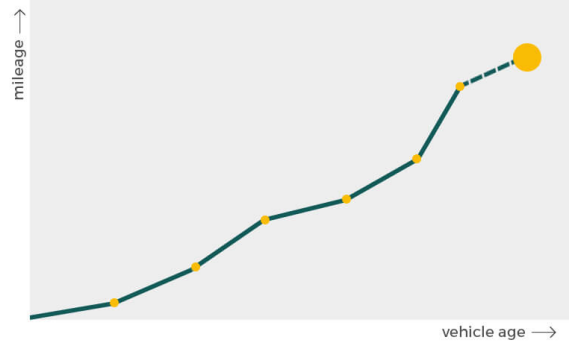

Mileage check

Odometer	In miles
Mileage registrations	4
First mileage registration	2021-04-26
Last registration	2024-03-27
Complete history	See info

Registration #1	2021-04-26	13 mi
Registration #2		
Registration #3		
Registration #4		

[More info >](#)