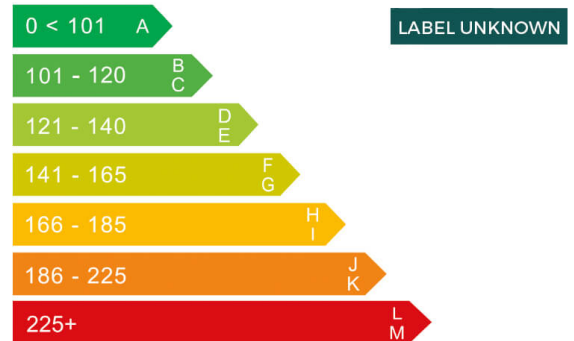

report date: 2024-09-10

General information

Make	FIAT
Model	500E LA PRIMA
Colour	Grey
Year of manufacture	2021
Top speed	93 mph
0 - 60 mph	9.0 seconds
Gearbox	1 speed automatic

Engine & fuel consumption

Power	117 BHP
Max. torque	220 Nm at 2.000 rpm
Fuel type	Electricity