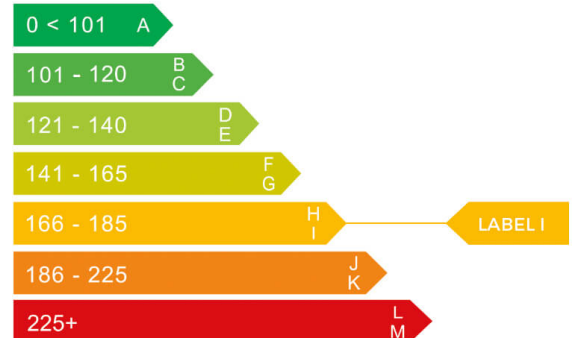

General information

Make	MINI
Model	COUNTRYMAN COOPER S ALL4A COOPER S ALL4
Colour	Black
Year of manufacture	2011
Top speed	127 mph
0 - 60 mph	8.3 seconds
Gearbox	6 speed automatic

Engine & fuel consumption

Power	184 BHP
Max. torque	240 Nm at 1.600 rpm
Engine capacity	1.598 cc
Cylinders	4
Fuel type	Petrol
Consumption city	27.4 mpg
Consumption extra urban	45.6 mpg
Consumption combined	36.7 mpg
CO2 emission	180 g/km
CO2 label	I