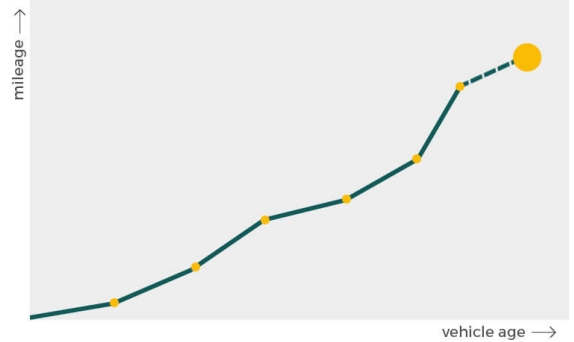

More info >

Mileage check

Odometer	In miles
Mileage registrations	13
First mileage registration	2011-11-04
Last registration	2023-12-01
Complete history	See info

Registration #1	2011-11-04	27 mi
Registration #2	2014-10-30	5.827 mi
Registration #3	2016-11-01	8.739 mi
Registration #4	2017-10-13	9.299 mi
Registration #5	2018-10-26	18.087 mi
Registration #6	2019-10-30	26.321 mi
Registration #7	2020-12-01	31.715 mi
Registration #8	2021-12-01	31.715 mi
Registration #9	2022-12-01	31.715 mi
Registration #10	2023-12-01	31.715 mi
Registration #11	2023-12-01	31.715 mi
Registration #12	2023-12-01	31.715 mi
Registration #13	2023-12-01	31.715 mi