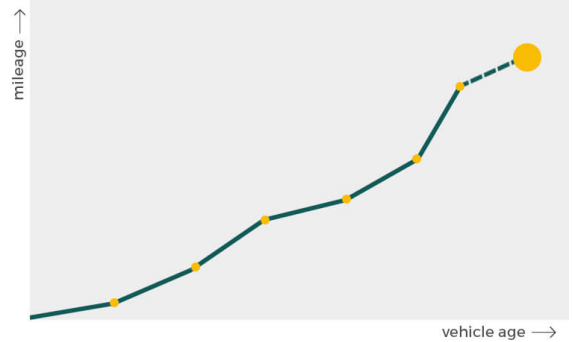

**More info** >

Mileage check

Odometer	In miles
Mileage registrations	13
First mileage registration	2012-05-25
Last registration	2024-10-16
Complete history	<a href="#">See info</a>

Registration #1	2012-05-25	8 mi
Registration #2	2015-07-07	17.363 mi
Registration #3	2016-06-21	19.916 mi
Registration #4	2017-08-29	22.585 mi
Registration #5	2017-08-29	22.585 mi
Registration #6	2018-08-06	24.697 mi
Registration #7	2019-10-26	28.573 mi
Registration #8	2020-05-07	31.277 mi
Registration #9	2020-05-07	31.277 mi
Registration #10	2020-05-07	31.277 mi
Registration #11	2020-05-07	31.277 mi
Registration #12	2020-05-07	31.277 mi
Registration #13	2024-10-16	31.277 mi