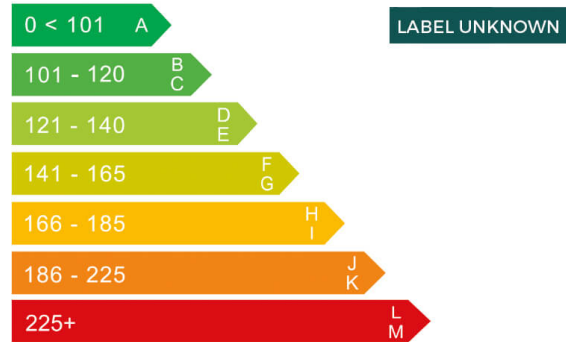

PORSCHE

UK **KCJ467**

report date: 2024-12-06

General information

Make	PORSCHE
Model	TAYCAN 4S 93KWH
Colour	Blue
Year of manufacture	2020
Top speed	161 mph
Gearbox	1 speed automatic

Engine & fuel consumption

Power	671 BHP
Max. torque	850 Nm at 850 rpm
Fuel type	Electricity