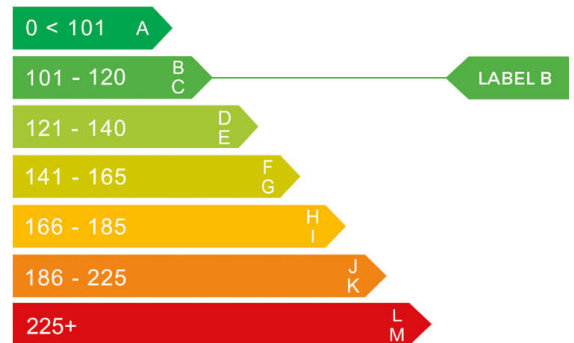

report date: 2024-09-08

General information

Make	FIAT
Model	500 RED MHEV RED
Colour	Red
Year of manufacture	2023
Top speed	104 mph
0 - 100 km/h	13.8 seconds
Gearbox	6 speed Manual

Engine & fuel consumption

Power	51.5 kW / 70 HP / 68 BHP
Max. torque	90 Nm at 3.250 rpm
Engine capacity	999 cc
Cylinders	3
Fuel type	Petrol
Consumption combined	61.4 mpg
CO2 emission	106 g/km
CO2 label	B