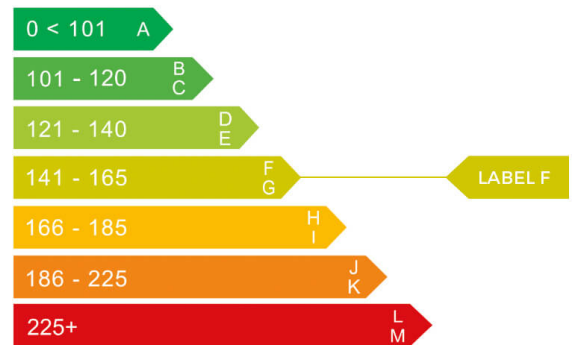

report date: 2024-09-10

General information

Make	NISSAN
Model	QASHQAI TEKNA + DIG-T MHEV CVT DIG-T TEKNA PLUS DCT
Colour	Silver
Year of manufacture	2021
Top speed	124 mph
Gearbox	7 speed CVT

Engine & fuel consumption

Power	156 BHP
Max. torque	270 Nm at 4.000 rpm
Engine capacity	1.332 cc
Cylinders	4
Fuel type	Hybrid / Electric
Consumption combined	43.5 mpg
CO2 emission	144 g/km
CO2 label	F

Internet history

Entry 1

Date	2024-06-23
Pictures	2
Listing price	View report