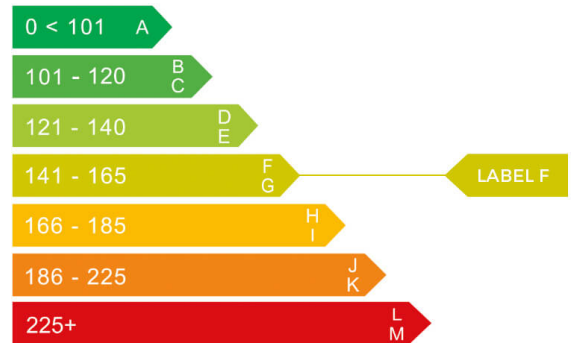

report date: 2024-09-10

General information

Make	NISSAN
Model	QASHQAI TEKNA + DIG-T MHEV CVT DIG-T TEKNA PLUS DCT
Colour	White
Year of manufacture	2021
Top speed	124 mph
Gearbox	7 speed CVT

Engine & fuel consumption

Power	156 BHP
Max. torque	270 Nm at 4.000 rpm
Engine capacity	1.332 cc
Cylinders	4
Fuel type	Hybrid / Electric
Consumption combined	43.5 mpg
CO2 emission	144 g/km
CO2 label	F

Internet history

Entry 2

Date	2021-10-02
Pictures	1
Listing price	View report