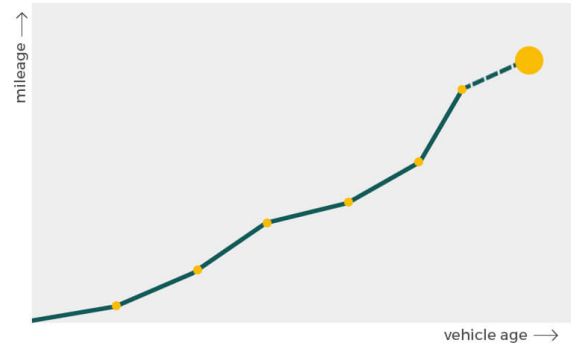

Mileage check

Mileage registrations 2

Complete history [See info](#)

Registration #1	2019-09-20	25,277 mi
Registration #2	2024-09-10	25,277 mi

More info >