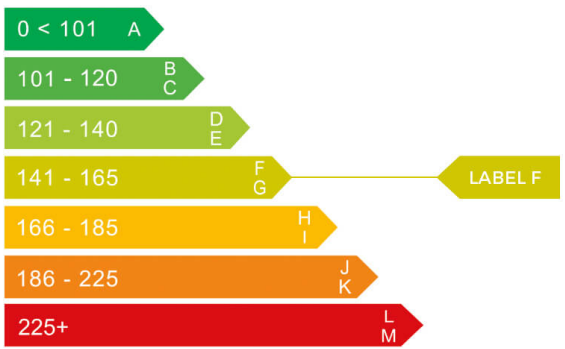

General information

Make	NISSAN
Model	QASHQAI TEKNA + DIG-T MHEV CVT DIG-T TEKNA PLUS DCT
Colour	White
Year of manufacture	2021
Top speed	124 mph
Gearbox	7 speed CVT

Engine & fuel consumption

Power	156 BHP
Max. torque	270 Nm at 4.000 rpm
Engine capacity	1.332 cc
Cylinders	4
Fuel type	Hybrid / Electric
Consumption combined	43.5 mpg
CO2 emission	144 g/km
CO2 label	F

Dimensions & weight

Width	1835 mm
Height	1625 mm
Length	4425 mm
Max. allowed weight	1985 kg

Additional information

Number of seats	5
Number of axles	2
Engine number	352835A