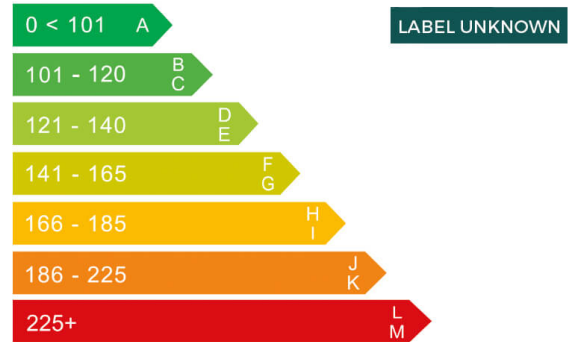

report date: 2024-09-10

General information

Make	NISSAN
Model	Qashqai
Colour	-
Year of manufacture	-
Top speed	124 mph
Gearbox	7 speed CVT

Engine & fuel consumption

Power	156 BHP
Max. torque	270 Nm at 4.000 rpm
Cylinders	4
Fuel type	Hybrid / Electric / (clean)
Consumption combined	44.1 mpg