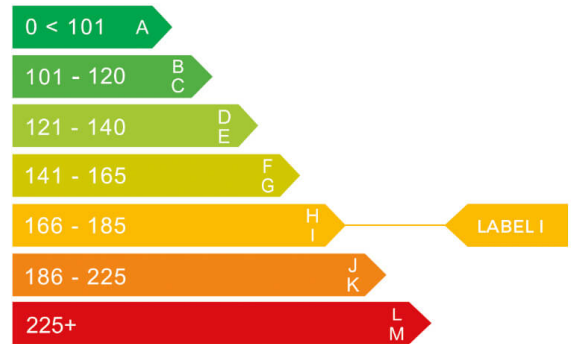

Mercedes-Benz

 **BD69ZHY**

report date: 2024-09-05

General information

Make	MERCEDES-BENZ
Model	VITO 114 PURE L2
Colour	White
Year of manufacture	2019
Top speed	121 mph
Gearbox	6 speed Manual

Engine & fuel consumption

Power	100 kW / 136 HP / 136 BHP
Max. torque	330 Nm at 2.400 rpm
Engine capacity	2.143 cc
Cylinders	4
Fuel type	Diesel
Consumption city	33.6 mpg
Consumption extra urban	52.3 mpg
Consumption combined	43.5 mpg
CO2 emission	179 g/km
CO2 label	I