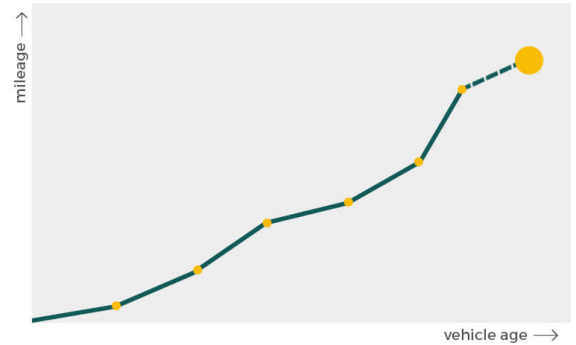

More info >

Mileage check

Odometer	In miles
Mileage registrations	16
First mileage registration	2012-04-16
Last registration	2024-05-29
Complete history	See info

Registration #1	2012-04-16	20 mi
Registration #2	2014-05-27	14.067 mi
Registration #3	2015-05-13	16.283 mi
Registration #4	2016-05-24	18.931 mi
Registration #5	2016-05-24	18.931 mi
Registration #6	2017-04-28	21.747 mi
Registration #7	2017-05-10	21.765 mi
Registration #8	2018-05-02	27.837 mi
Registration #9	2019-05-02	27.837 mi
Registration #10	2019-05-02	27.837 mi
Registration #11	2019-05-02	27.837 mi
Registration #12	2019-05-02	27.837 mi
Registration #13	2019-05-02	27.837 mi
Registration #14	2019-05-02	27.837 mi
Registration #15	2019-05-02	27.837 mi
Registration #16	2024-05-29	27.837 mi