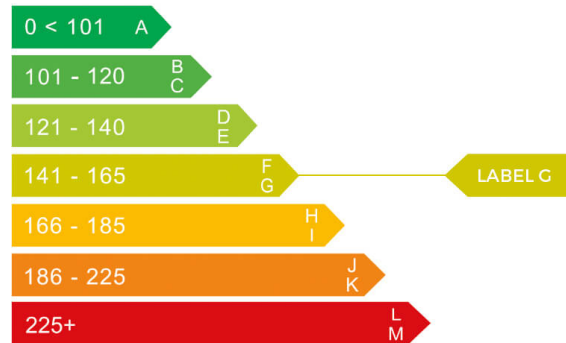

Mercedes-Benz

 **BL7IAWH**

report date: 2024-09-10

General information

Make	MERCEDES-BENZ
Model	GLB 200 AMG LINE PREMIUM AUTO GLB 200 AMG LINE
Colour	Blue
Year of manufacture	2022
Top speed	129 mph
Gearbox	7 speed automatic

Engine & fuel consumption

Power	161 BHP
Max. torque	250 Nm at 4.000 rpm
Engine capacity	1.332 cc
Cylinders	4
Fuel type	Petrol
Consumption combined	37.7 mpg
CO2 emission	163 g/km
CO2 label	G

Internet history

Dimensions & weight

Width	1834 mm
Height	1662 mm
Length	4634 mm
Max. allowed weight	2285 kg

Additional information

Number of seats	7
Number of axles	2
Engine number	28291480661750