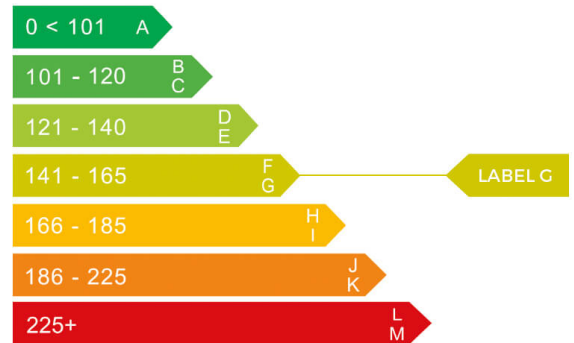

report date: 2024-09-06

General information

Make	AUDI
Model	A6 S LN BLK ED 40TDI MHEV Q SA AVANT TDI ULTRA S LINE BLACK EDITION
Colour	Grey
Year of manufacture	2022
Top speed	140 mph
Gearbox	7 speed Semi-Automatic

Engine & fuel consumption

Power	188 BHP
Max. torque	400 Nm at 1.750 rpm
Engine capacity	1.968 cc
Cylinders	4
Fuel type	Diesel
Consumption city	51.4 mpg
Consumption extra urban	65.7 mpg
Consumption combined	58.9 mpg
CO2 emission	159 g/km
CO2 label	G