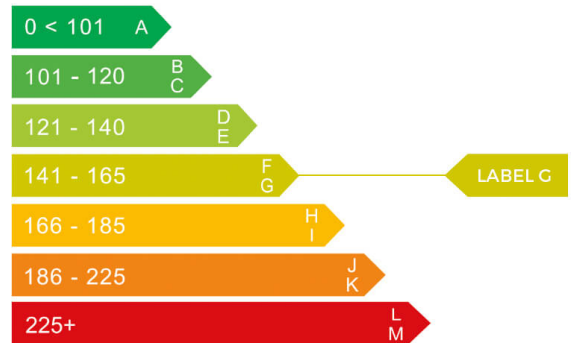

Mercedes-Benz

report date: 2024-09-10

General information

Make	MERCEDES-BENZ
Model	GLB 200 AMG LINE PREMIUM AUTO GLB 200 AMG LINE
Colour	Blue
Year of manufacture	2022
Top speed	129 mph
Gearbox	7 speed automatic

Engine & fuel consumption

Power	161 BHP
Max. torque	250 Nm at 4.000 rpm
Engine capacity	1.332 cc
Cylinders	4
Fuel type	Petrol
Consumption combined	37.7 mpg
CO2 emission	163 g/km
CO2 label	G

Internet history