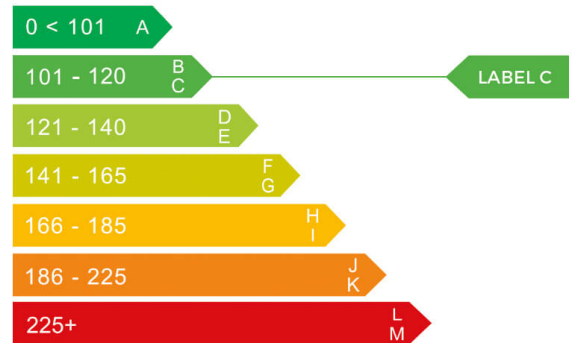

report date: 2024-09-11

General information

Make	NISSAN
Model	JUKE TEKNA HEV CVT BOSE PERSONAL EDITION DIG-T
Colour	Grey
Year of manufacture	2022
Top speed	111 mph
Gearbox	6 speed Manual

Engine & fuel consumption

Power	115 BHP
Max. torque	190 Nm at 2.000 rpm
Engine capacity	1.598 cc
Cylinders	4
Fuel type	Hybrid / Electric
Consumption city	39.8 mpg
Consumption extra urban	57.7 mpg
Consumption combined	49.6 mpg
CO2 emission	115 g/km
CO2 label	C