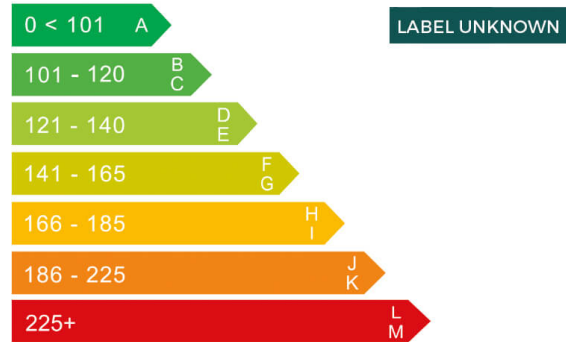

HONDA

report date: 2024-11-08

General information

Make	HONDA
Model	ENY1 ADVANCE
Colour	Red
Year of manufacture	2023
Top speed	99 mph
Gearbox	1 speed automatic

Engine & fuel consumption

Power	201 BHP
Max. torque	310 Nm at 310 rpm
Fuel type	Electricity