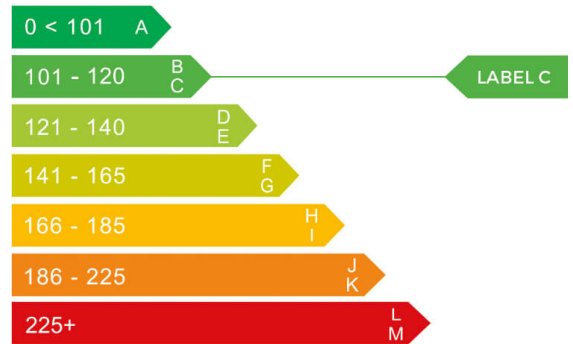

report date: 2025-02-13

General information

Make	SEAT
Model	LEON SE TDI TDI SE
Colour	Blue
Year of manufacture	2021
Top speed	125 mph
Gearbox	6 speed Manual

Engine & fuel consumption

Power	114 BHP
Max. torque	300 Nm at 2.500 rpm
Engine capacity	1.968 cc
Cylinders	4
Fuel type	Diesel
Consumption combined	67.3 mpg
CO2 emission	113 g/km
CO2 label	C

**Internet history**

**Entry 3**

Date	2021-09-23
Pictures	0
Listing price	<a href="#">View report</a>

source: [cargurus.co.uk](http://cargurus.co.uk)

**Entry 2**

Date	2021-09-23
Pictures	0
Listing price	<a href="#">View report</a>