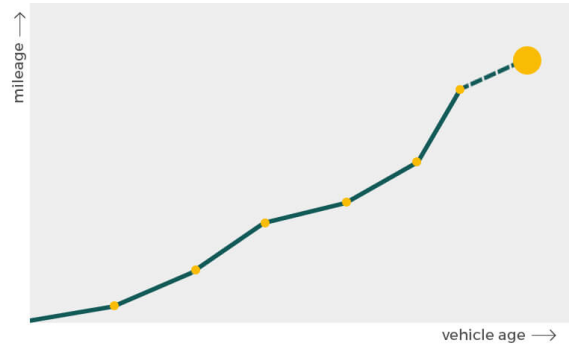

Mileage check

Mileage registrations 1

Registration #1

[More info >](#)