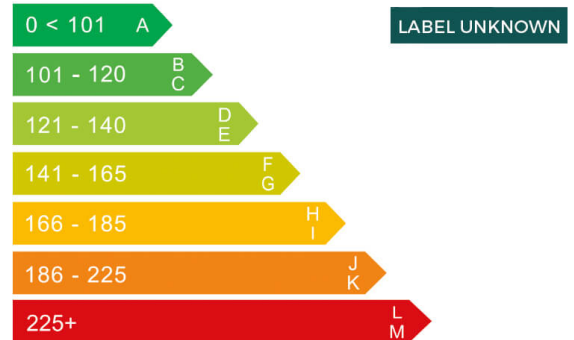

report date: 2024-09-10

General information

Make	FIAT
Model	500E LA PRIMA LA PRIMA
Colour	-
Year of manufacture	-
Top speed	93 mph
Gearbox	1 speed automatic

Engine & fuel consumption

Power	117 BHP
Max. torque	220 Nm at 2.000 rpm
Fuel type	Electric
Consumption combined	1.0 mpg