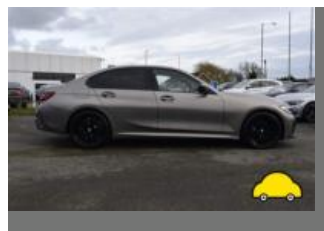

Entry 1

Date	2021-06-14
Pictures	10
Listing price	View report

source: autoonline.co.uk