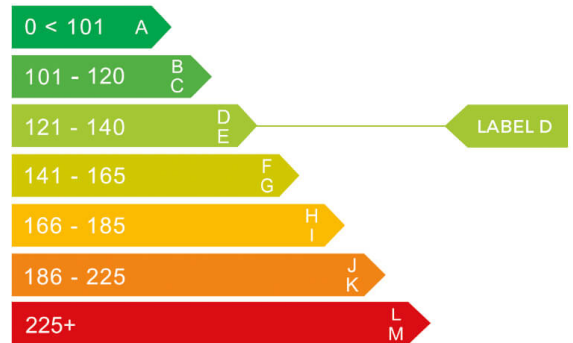

report date: 2024-07-15

General information

Make	BMW
Model	320D M SPORT + EDITION MHEV A 320D M SPORT
Colour	Grey
Year of manufacture	2021
Top speed	149 mph
Gearbox	8 speed automatic

Engine & fuel consumption

Power	188 BHP
Max. torque	400 Nm at 1.750 rpm
Engine capacity	1.995 cc
Cylinders	4
Fuel type	Electric / Diesel
Consumption combined	56.5 mpg
CO2 emission	130 g/km
CO2 label	D

Internet history

Entry 3

Date	2021-09-11
Pictures	12
Listing price	<a href="#">View report</a>