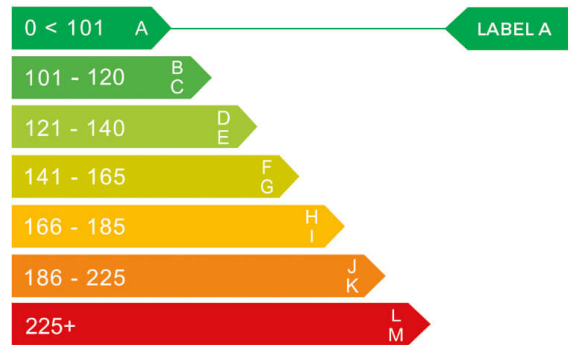

RENAULT

 **BG2ILFB**

report date: 2025-01-14

General information

Make	RENAULT
Model	CAPTUR S EDITION E-TECH PHEV A S EDITION E-TECH
Colour	Grey
Year of manufacture	2021
Top speed	107 mph
0 - 100 km/h	10.1 seconds
0 - 60 mph	10.1 seconds
Gearbox	6 speed automatic

Engine & fuel consumption

Power	68 kW / 93 HP / 158 BHP
Max. torque	144 Nm at 3.200 rpm
Engine capacity	1.598 cc
Cylinders	4
Fuel type	Hybrid / Electric
Consumption combined	188.3 mpg
CO2 emission	34 g/km
CO2 label	A

More info >

Dimensions & weight

Width	2003 mm
Height	1585 mm
Length	4227 mm
Wheel base	2639 mm
Kerb weight	1564 kg
Max. allowed weight	2060 kg

Additional information

Fuel delivery	Multi-Point Injection
Number of doors	5
Number of seats	5
Number of axles	2
Engine number	R036250