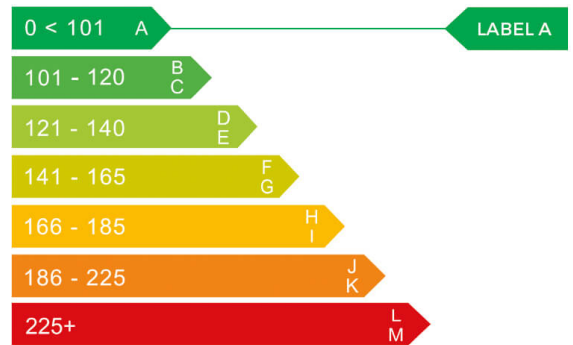

 **KEI8FWM**

report date: 2024-12-04

General information

<b>Make</b>	LEVC
<b>Model</b>	TX VISTA COMFORT PLUS VISTA COMFORT PLUS
<b>Colour</b>	Orange
<b>Year of manufacture</b>	2018
<b>Top speed</b>	80 mph
<b>Gearbox</b>	5 speed automatic

Engine & fuel consumption

<b>Power</b>	148 BHP
<b>Max. torque</b>	150 Nm at 11.500 rpm
<b>Engine capacity</b>	1.477 cc
<b>Cylinders</b>	3
<b>Fuel type</b>	Hybrid / Electric
<b>Consumption combined</b>	217.3 mpg
<b>CO2 emission</b>	29 g/km
<b>CO2 label</b>	A