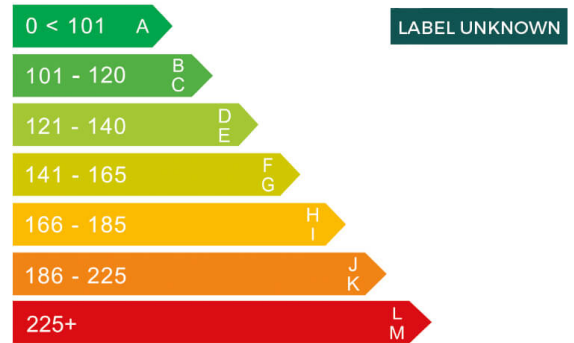

report date: 2024-09-10

General information

Make	FIAT
Model	500E LA PRIMA
Colour	-
Year of manufacture	-
Top speed	93 mph
0 - 60 mph	9.0 seconds
Gearbox	1 speed automatic

Engine & fuel consumption

Power	117 BHP
Max. torque	220 Nm at 2.000 rpm
Fuel type	Electric