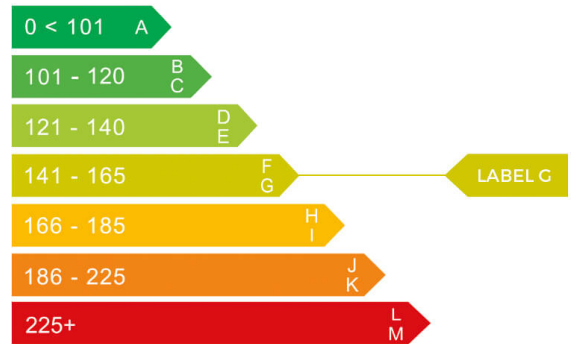

Mercedes-Benz

 **HS2IODM**

report date: 2024-09-08

General information

Make	MERCEDES-BENZ
Model	GLB 200 AMG LINE PREMIUM AUTO
Colour	Grey
Year of manufacture	2021
Top speed	129 mph
Gearbox	7 speed automatic

Engine & fuel consumption

Power	161 BHP
Max. torque	250 Nm at 4.000 rpm
Engine capacity	1.332 cc
Cylinders	4
Fuel type	Petrol
Consumption city	37.2 mpg
Consumption extra urban	52.3 mpg
Consumption combined	37.7 mpg
CO2 emission	163 g/km
CO2 label	G

Additional information

Fuel tank capacity	52 l
Number of doors	5
Number of seats	7

Number of axles	2
Engine number	28291480592157