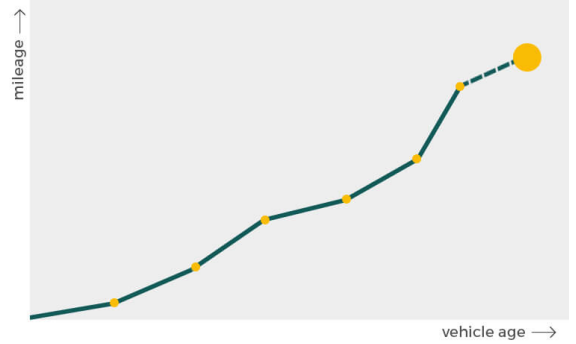

Mileage check

Mileage registrations 1

Registration #1

[More info >](#)