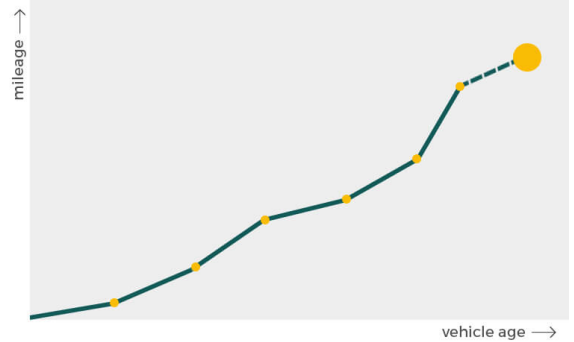

More info >

Mileage check

Odometer	In miles
Mileage registrations	16
First mileage registration	2012-06-15
Last registration	2024-07-15
Complete history	See info

Registration #1	2012-06-15	21 mi
Registration #2	2015-11-26	13.163 mi
Registration #3	2015-11-26	13.163 mi
Registration #4	2016-11-21	15.946 mi
Registration #5	2016-11-23	15.968 mi
Registration #6	2017-10-25	18.761 mi
Registration #7	2017-11-07	19.094 mi
Registration #8	2018-11-05	24.948 mi
Registration #9	2019-06-20	25.277 mi
Registration #10	2019-06-20	25.277 mi
Registration #11	2019-06-20	25.277 mi
Registration #12	2019-06-20	25.277 mi
Registration #13	2019-06-20	25.277 mi
Registration #14	2019-06-20	25.277 mi
Registration #15	2019-06-20	25.277 mi
Registration #16	2019-06-20	25.277 mi